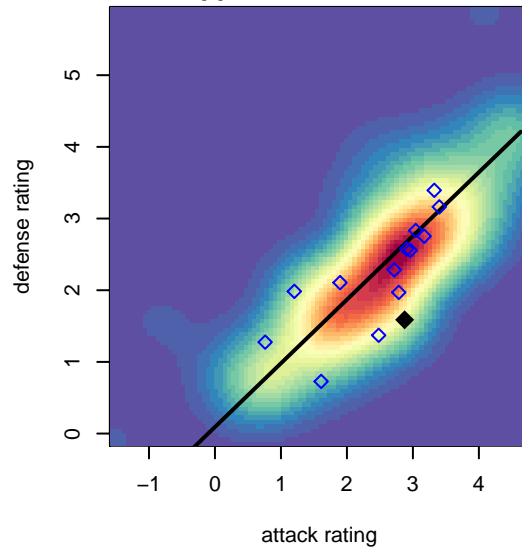

**attack and defense rating
relative to others at age
and all opponents in last 13 months**