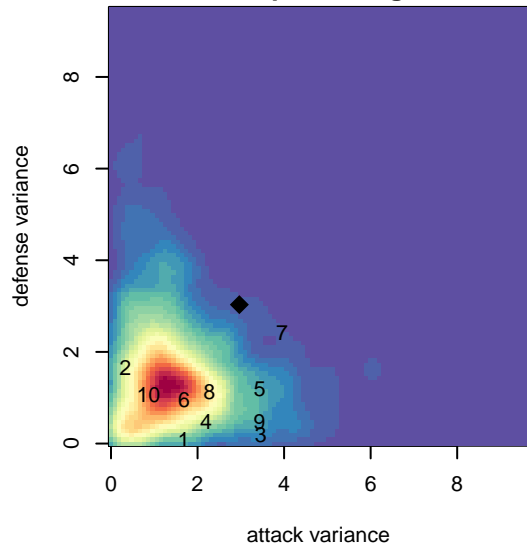

# Pacific FC Ice G01

Pacific FC  
Battleground, WA  
G01 total strength=1444  
attack=17.72 defense=4.89  
spr league = PTT Win G01 Premier

alt names used:

Venues played:  
2017 Oswego Nike Cup Silver U17  
2017 PTT Winter G01 Premier

**Pacific FC Ice G01**  
Dots are actual minus expected GF (blue circles) and GA (red triangles).  
Blue line is smoothed change in attack strength. Red is smoothed change in defense strength.

**attack and defense variance (black dot)  
relative to other teams  
and top 10 in region**